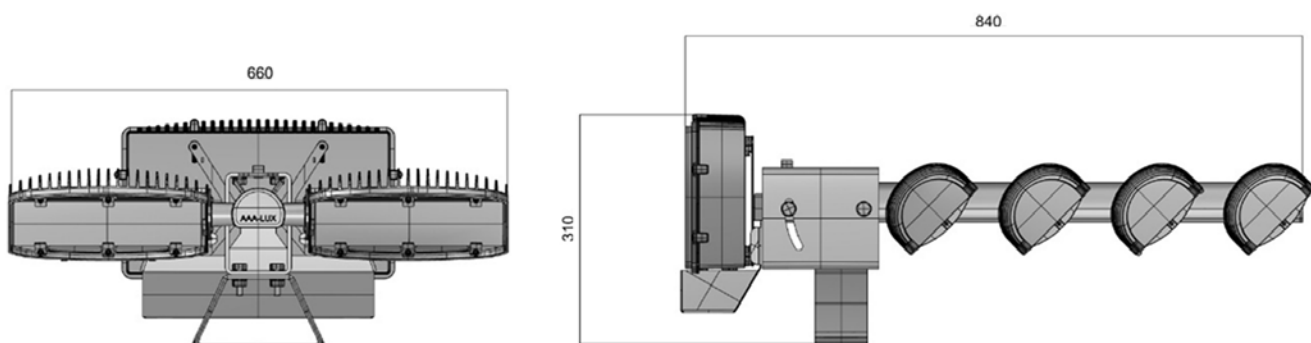

## WS-series for Sports

SPECIFICATIONS	WS MODELS			
	WS-Serie	WS-STAD Serie	WS-Serie (4 modules)	WS-Serie (6 modules)
 Voltage input (VAC)	400 230			
Power Consumption @ 100%	1550	1550	775	1160
Power Factor @ 100%	0.98			
Inrush Current	None			
 Color Temperature (K)	5200			
Color Rendering Index (CRI)	80			
Expected Lifetime (hours, average dimming)	60000			
Maximum luminous efficacy (lm/W)	159.9			
Typical luminous efficacy (lm/W)	110*			
 Weight, including Driver (kg)	22	22	16	19
Dimensions (W x H x L in mm)	660 x 310 x 840		660 x 310 x 540	660 x 310 x 690
Frontal Surface (Typ tilt) Cw=1	WS 100/150/600	0.16 (0°)	0.17 (15°)	0.15 (15°)
	WS 200/300	0.25 - 0.29 (15°)		
	WS 220/230/250/270	0.22 - 0.23 (15°)		
Ingress protection (IP)	66			
Electrical Insulation Class	I			
Product Color	RAL7015 / Pantone 446 C			